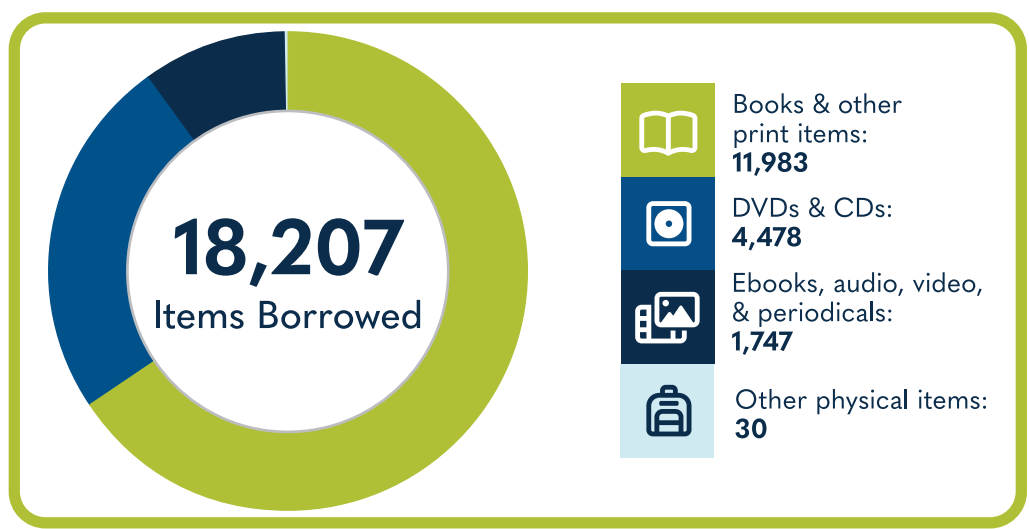

WILLIAMSBURG COUNTY

LIBRARY SYSTEM

at a Glance

Population of Service Area:
31,026

21,500
Library Visits

Total Hours Open (Systemwide)
5,538

31,980
Total Wi-Fi Sessions

36% of households in this service area do not have Internet access.

11,083
Total Library Cardholders

3,485
Reference Question Answered

The Williamsburg County Library System has **3 locations:**

Dr. C.E. Murray
(Greeleyville)

Hemingway

Williamsburg (Kingstree)

66
Total Programs

4,330
Total Attendees

63
Children's programs (ages 0-11)

0
Young Adult programs (ages 12-18)

6,153
Children's/Young Adult items checked out

Data gathered by the South Carolina State Library from the 2022 Public Libraries Survey, the 2020 Decennial Census, and the 2019 ACS 5 Year Estimates Subject Tables. For more information and to view other Public Library Surveys, visit guides.statelibrary.sc.gov/sc-public-library-statistics.