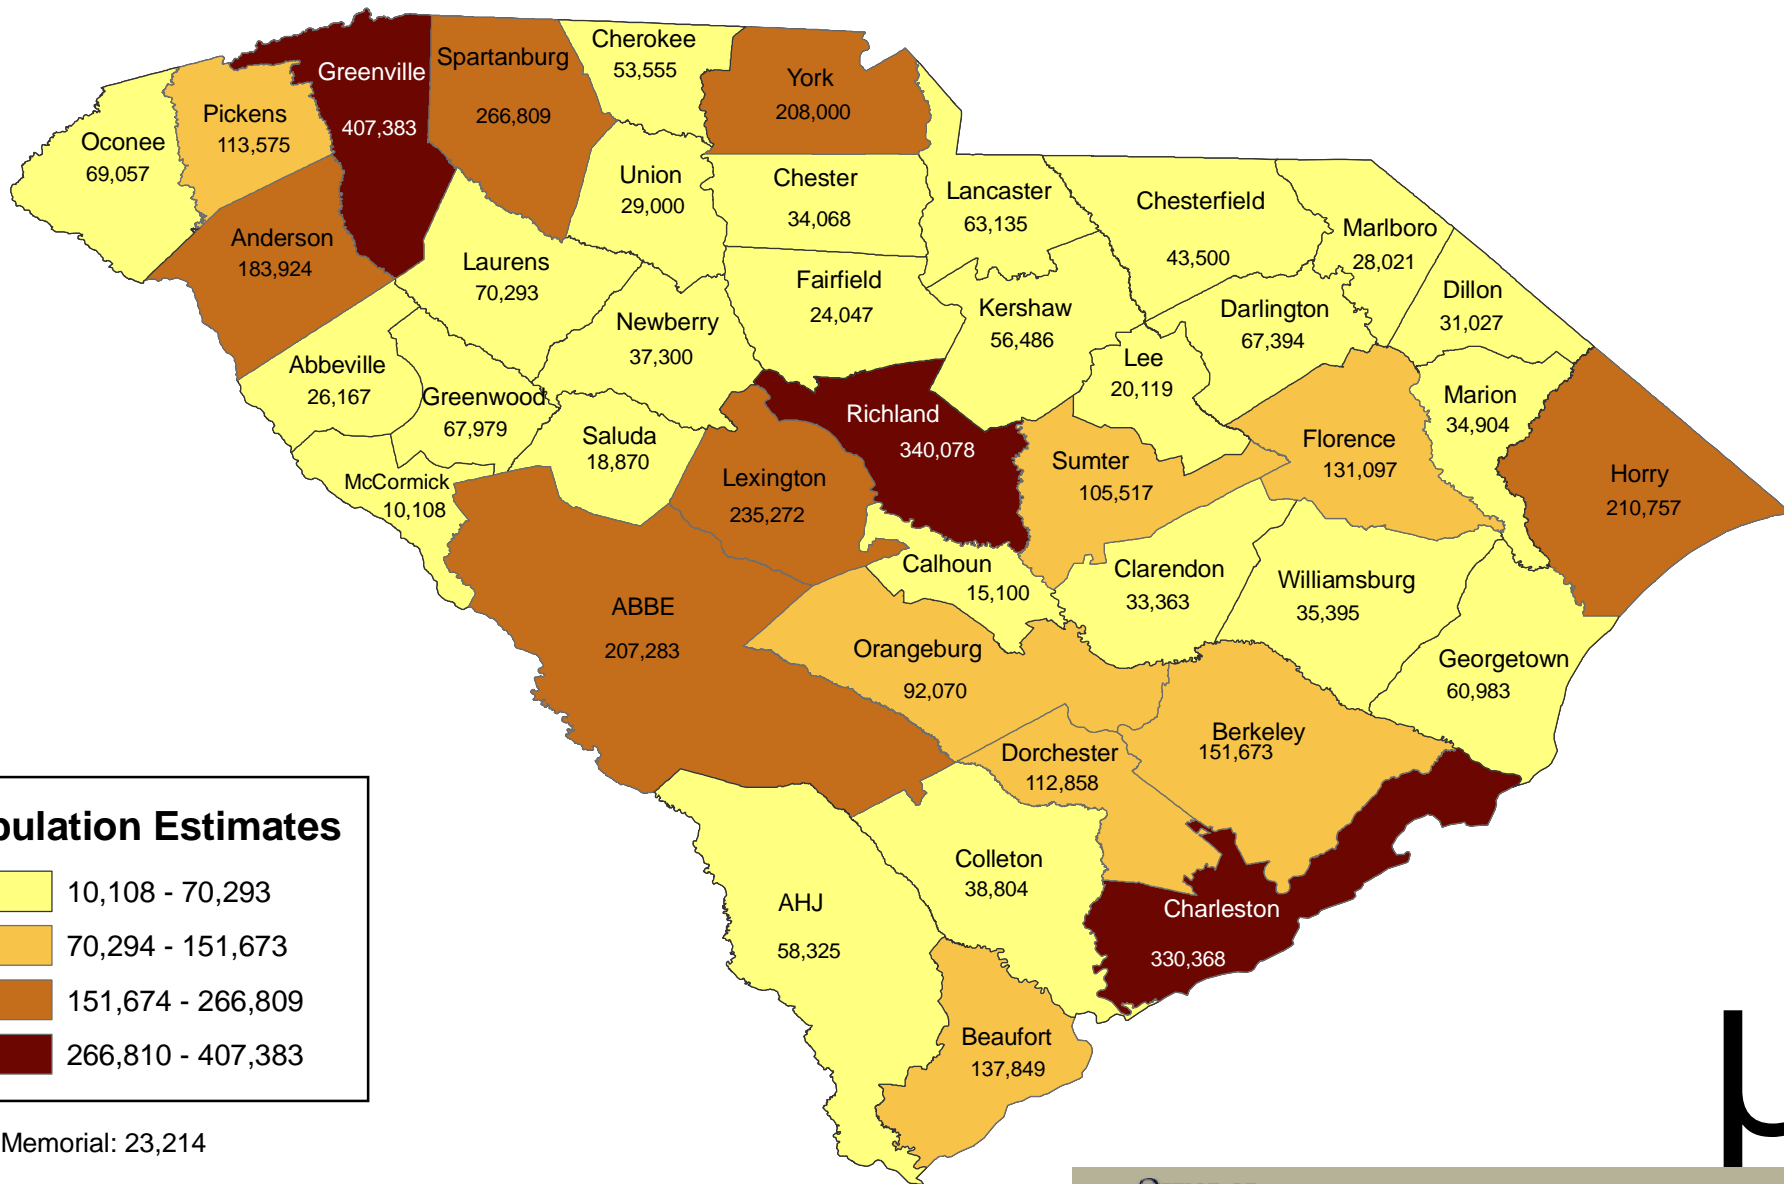

South Carolina Population Estimates 2006

Population Estimates

- 10,108 - 70,293
- 70,294 - 151,673
- 151,674 - 266,809
- 266,810 - 407,383

Chapin Memorial: 23,214