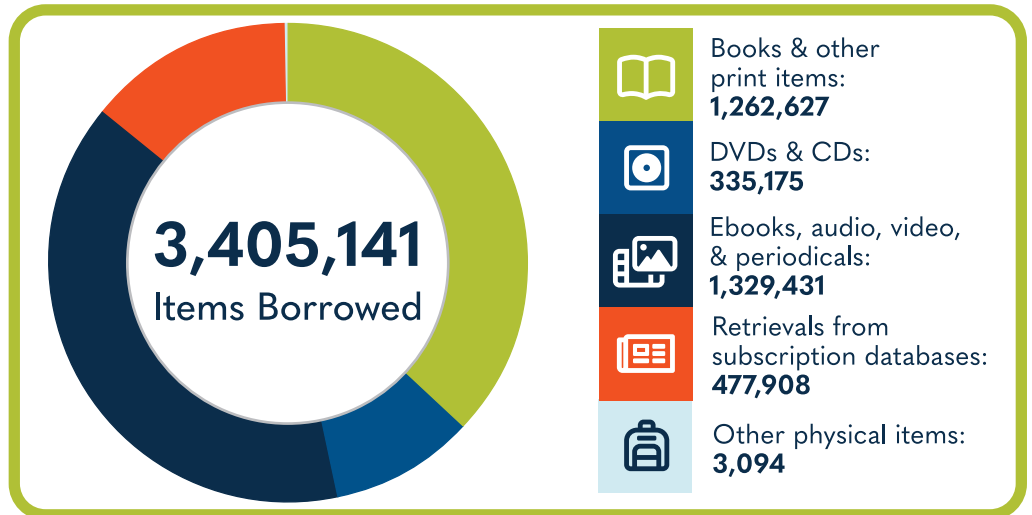

Data gathered by the South Carolina State Library from the 2022 Public Libraries Survey, the 2020 Decennial Census, and the 2019 ACS 5 Year Estimates Subject Tables. For more information and to view other Public Library Surveys, visit guides.statelibrary.sc.gov/sc-public-library-statistics.