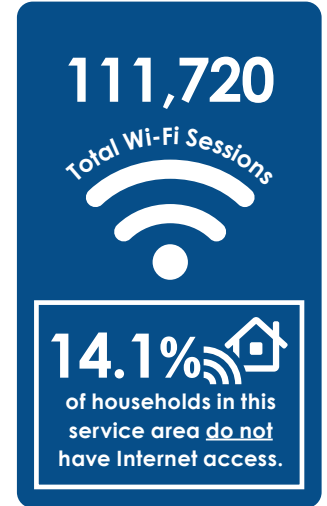

Data gathered by the South Carolina State Library from the 2022 Public Libraries Survey, the 2020 Decennial Census, and the 2019 ACS 5 Year Estimates Subject Tables. For more information and to view other Public Library Surveys, visit guides.statelibrary.sc.gov/sc-public-library-statistics.