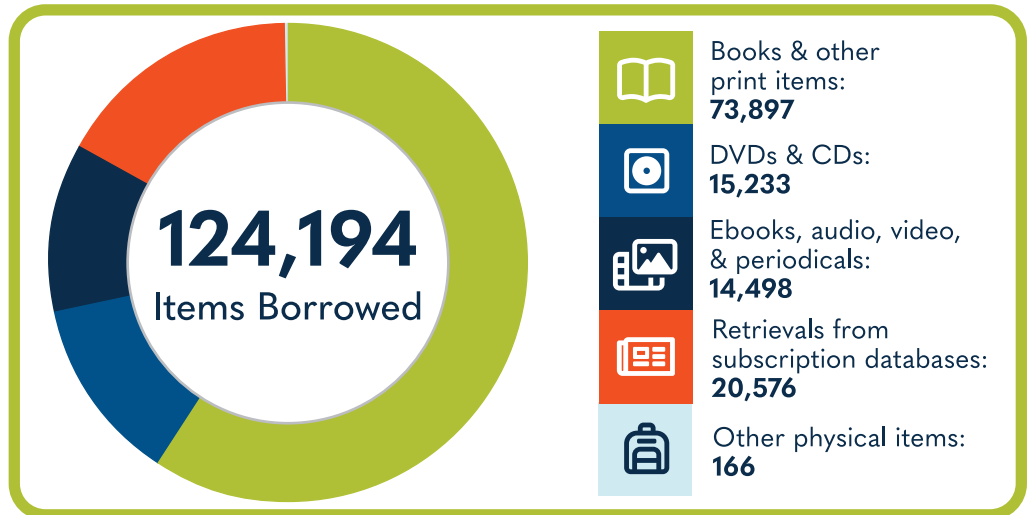

ORANGEBURG COUNTY

LIBRARY COMMISSION

at a Glance

Population of Service Area:
84,223

91,000
Library Visits

Total Hours Open (Systemwide)
6,306

11,097
Total Wi-Fi Sessions

25% of households in this service area do not have Internet access.

47,146
Total Library Cardholders

21,000
Reference Question Answered

The Orangeburg County Library Commission has **6 locations:**

Holly Hill

Mentor Branch (Elloree)

North

Santee

Springfield

Orangeburg

625
Total Programs

12,228
Total Attendees

368
Children's programs (ages 0-11)

32
Young Adult programs (ages 12-18)

34,678
Children's/Young Adult items checked out

Data gathered by the South Carolina State Library from the 2022 Public Libraries Survey, the 2020 Decennial Census, and the 2019 ACS 5 Year Estimates Subject Tables. For more information and to view other Public Library Surveys, visit guides.statelibrary.sc.gov/sc-public-library-statistics.