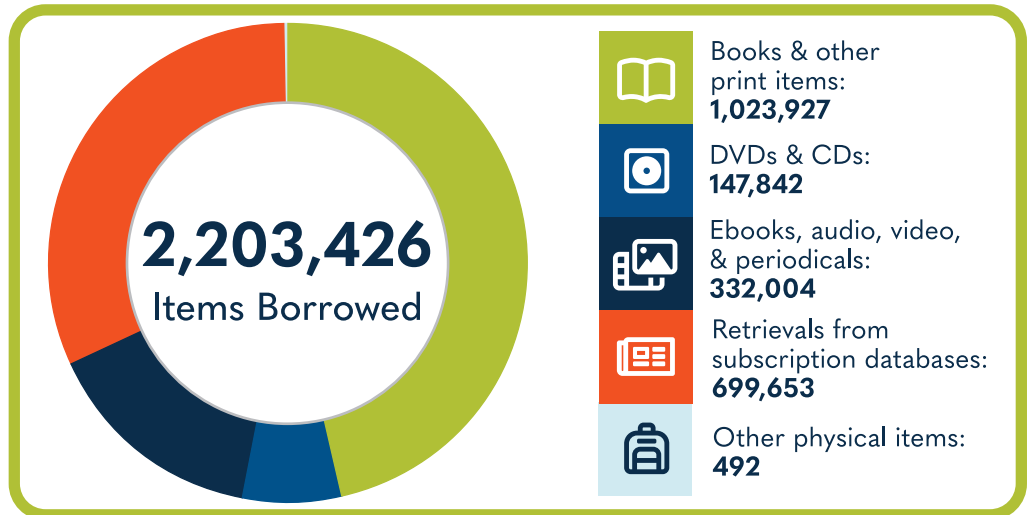

LEXINGTON COUNTY LIBRARY SYSTEM

at a Glance

Population of
Service Area:
293,991

The Lexington County
Public Library System has
10 locations:

- Batesburg-Leesville
- Cayce-West Columbia
- Chapin
- Gaston
- Gilbert
- Irmo
- Lexington
- Pelion
- South Congaree -
Pine Ridge
- Swansea

520,236
Library Visits

Total Hours Open
(Systemwide)
29,096

69,105
Total Wi-Fi Sessions

11.1% of households in this
service area do not
have Internet access.

112,569
Total Library
Cardholders

94,997
Reference
Question
Answered

2,120
Total Programs

36,140
Total Attendees

1,308
Children's programs
(ages 0-11)

159
Young Adult programs
(ages 12-18)

727,572
Children's/Young Adult
items checked out

Data gathered by the South Carolina State Library from the 2022 Public Libraries Survey, the 2020 Decennial Census, and the 2019 ACS 5 Year Estimates Subject Tables. For more information and to view other Public Library Surveys, visit guides.statelibrary.sc.gov/sc-public-library-statistics.