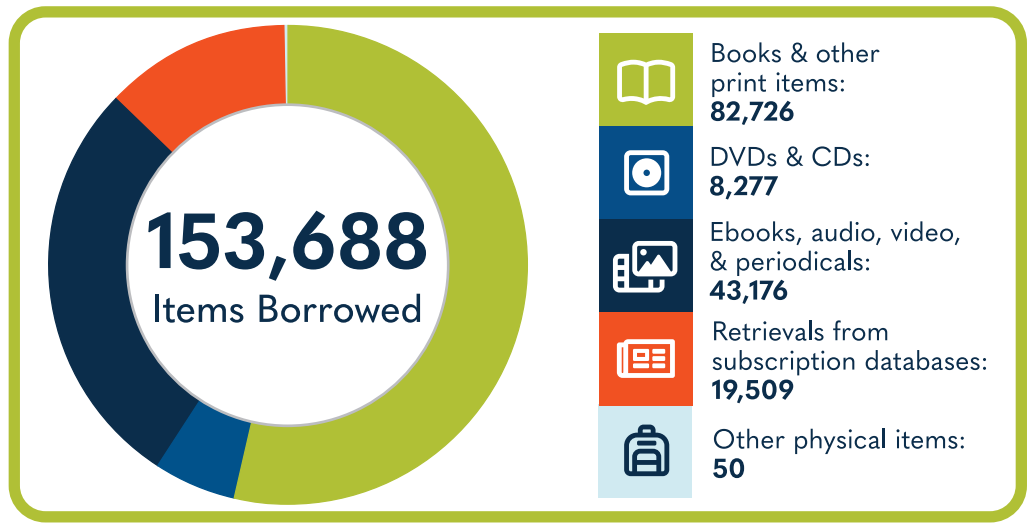

# KERSHAW COUNTY LIBRARY SYSTEM

at a Glance

Population of Service Area:  
**65,403**

The Kershaw County Library System has **3 locations:**

- Camden
- Bethune
- Elgin

**69,254**  
Library Visits

Total Hours Open (Systemwide)  
**5,950**

**18,820**  
Total Wi-Fi Sessions

**15.9%** of households in this service area do not have Internet access.

**26,285**  
Total Library Cardholders

**6,000**  
Reference Question Answered

**361**  
Total Programs

**2,637**  
Total Attendees

**41,374**  
Children's/Young Adult items checked out

Data gathered by the South Carolina State Library from the 2022 Public Libraries Survey, the 2020 Decennial Census, and the 2019 ACS 5 Year Estimates Subject Tables. For more information and to view other Public Library Surveys, visit [guides.statelibrary.sc.gov/sc-public-library-statistics](https://guides.statelibrary.sc.gov/sc-public-library-statistics).