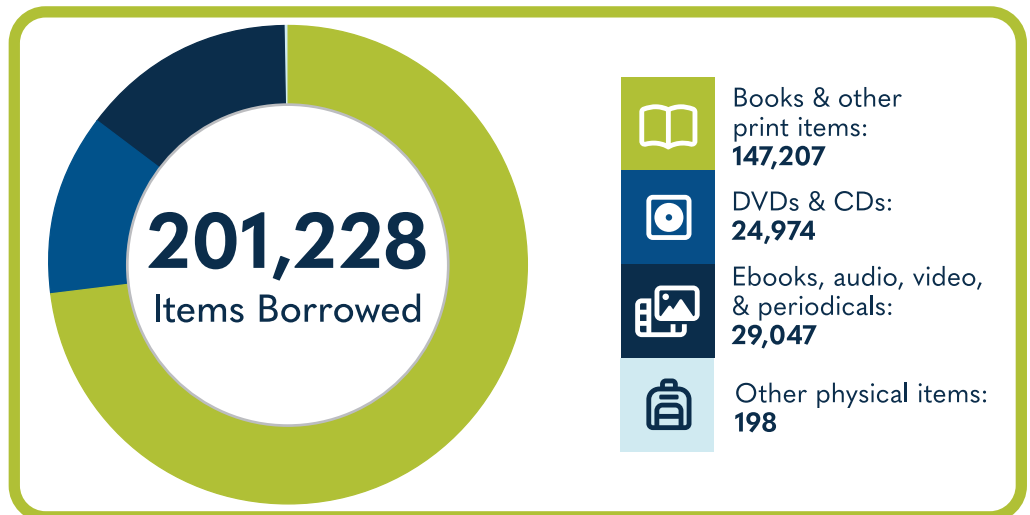

Data gathered by the South Carolina State Library from the 2022 Public Libraries Survey, the 2020 Decennial Census, and the 2019 ACS 5 Year Estimates Subject Tables. For more information and to view other Public Library Surveys, visit guides.statelibrary.sc.gov/sc-public-library-statistics.