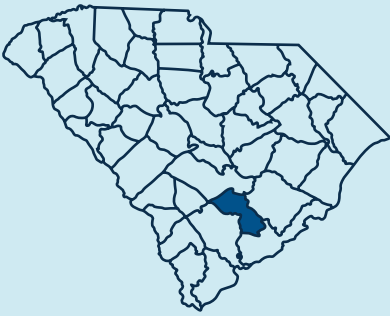

DORCHESTER COUNTY

LIBRARY SYSTEM

at a Glance

Population of Service Area:
161,540

The Dorchester County Library System has **2 locations**:

Summerville

Saint George

155,101
Library Visits