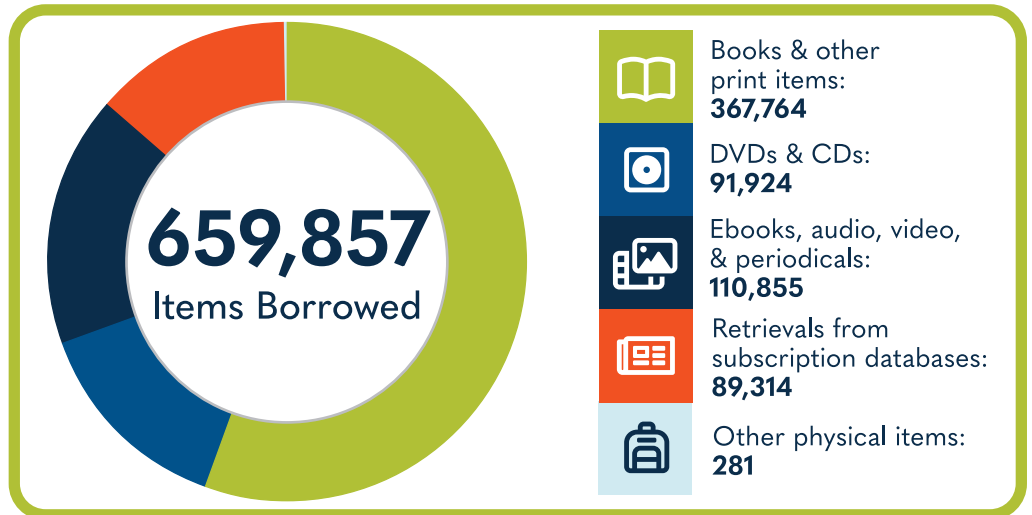

DORCHESTER COUNTY

LIBRARY SYSTEM

at a Glance

Population of Service Area:
161,540

The Dorchester County Library System has **2 locations**:

Summerville

Saint George

155,101
Library Visits

Total Hours Open (Systemwide)
6,864

25,521
Total Wi-Fi Sessions

14.5% of households in this service area do not have Internet access.

40,722
Total Library Cardholders

18,483
Reference Question Answered

502
Total Programs

12,398
Total Attendees

273
Children's programs (ages 0-11)

Bookmobile

92
Young Adult programs (ages 12-18)

253,669
Children's/Young Adult items checked out

Data gathered by the South Carolina State Library from the 2022 Public Libraries Survey, the 2020 Decennial Census, and the 2019 ACS 5 Year Estimates Subject Tables. For more information and to view other Public Library Surveys, visit guides.statelibrary.sc.gov/sc-public-library-statistics.