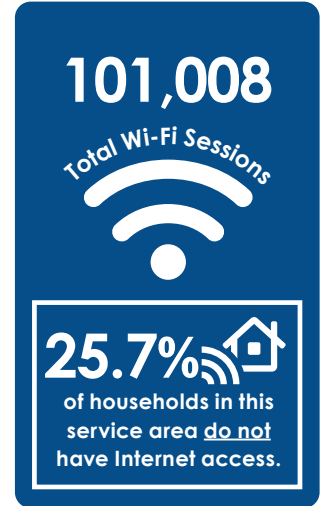

CHESTERFIELD COUNTY

LIBRARY SYSTEM

at a Glance

CCLS

Population of Service Area:

43,273

The Chesterfield County Public Library System has **5 locations:**

Fannie D. Lowry Memorial (Jefferson)