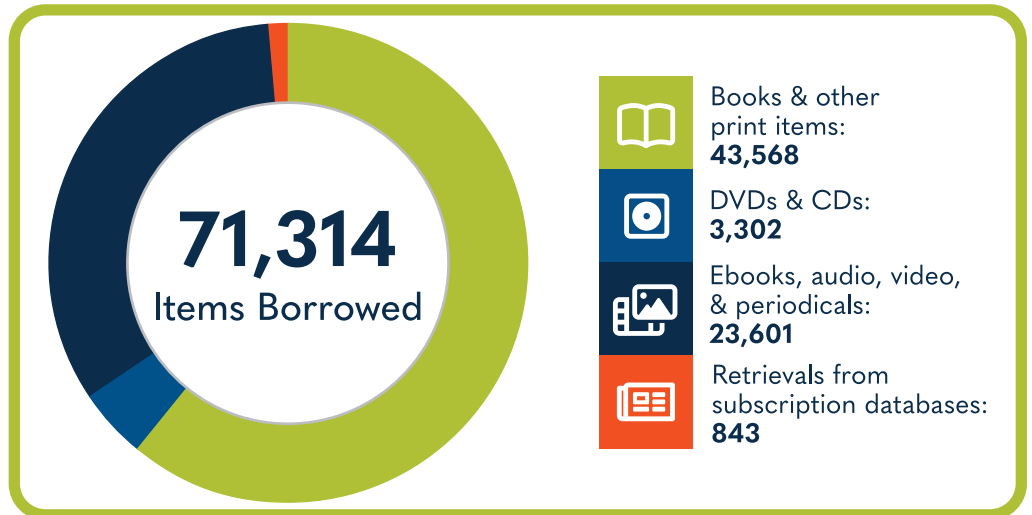

CHESTERFIELD COUNTY

LIBRARY SYSTEM

at a Glance

CCLS

Population of Service Area:

43,273

The Chesterfield County Public Library System has **5 locations:**

Fannie D. Lowry Memorial (Jefferson)

Matheson Memorial (Cheraw)

McBee Depot

Pageland Community

Chesterfield

Data gathered by the South Carolina State Library from the 2022 Public Libraries Survey, the 2020 Decennial Census, and the 2019 ACS 5 Year Estimates Subject Tables. For more information and to view other Public Library Surveys, visit guides.statelibrary.sc.gov/sc-public-library-statistics.