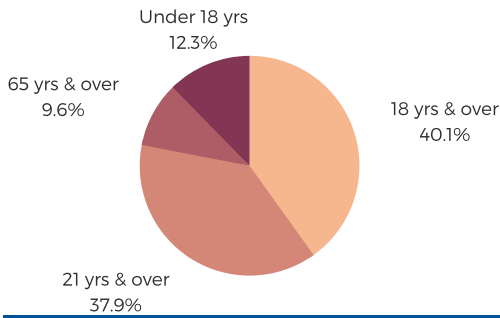

## POPULATION & HOUSEHOLDS

POPULATION: 34,378 TOTAL HOUSEHOLDS: 13,139

MALE: 50.0%  
FEMALE: 50.0%

## EMPLOYMENT & INCOME

POPULATION 16 YEARS AND OLDER: 27,170  
EMPLOYED: 45.3% | UNEMPLOYMENT RATE: 9.8%