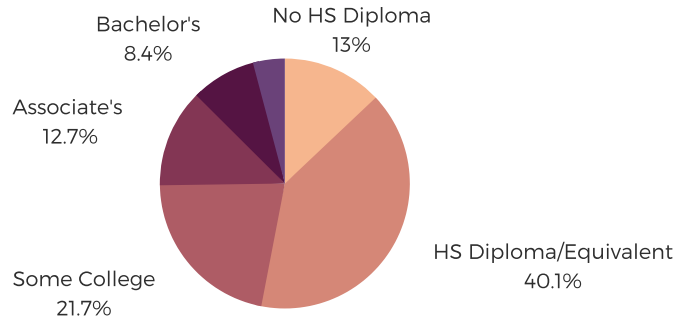

## POPULATION & HOUSEHOLDS

POPULATION: 34,378 TOTAL HOUSEHOLDS: 13,139

MALE: 50.0%  
FEMALE: 50.0%

## EDUCATION & ATTAINMENT

POPULATION 3 YRS AND  
OVER ENROLLED: 7,264  
NURSERY/PRESCHOOL: 337  
KINDERGARTEN: 468  
ELEMENTARY/MIDDLE: 3,202  
HIGH SCHOOL: 2,095  
COLLEGE/GRADUATE: 1,162

## EMPLOYMENT & INCOME

POPULATION 16 YEARS AND OLDER: 27,170  
EMPLOYED: 45.3% | UNEMPLOYMENT RATE: 9.8%