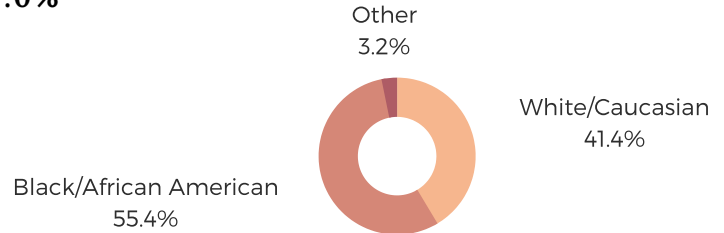

# DISTRICT NINETY ONE

ALLENDALE, BARNWELL, &  
ORANGEBURG COUNTIES

south carolina  
**STATE LIBRARY**

## POPULATION & HOUSEHOLDS

POPULATION: 34,378 TOTAL HOUSEHOLDS: 13,139

MALE: 50.0%  
FEMALE: 50.0%

## EMPLOYMENT & INCOME

POPULATION 16 YEARS AND OLDER: 27,170  
EMPLOYED: 45.3% | UNEMPLOYMENT RATE: 9.8%