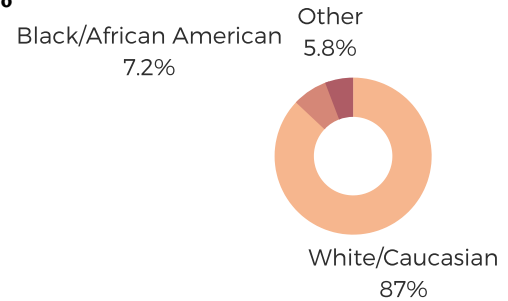

# DISTRICT EIGHTY SEVEN

LEXINGTON COUNTY

south carolina  
**STATE LIBRARY**

## POPULATION & HOUSEHOLDS

POPULATION: 48,577 TOTAL HOUSEHOLDS: 17,263

MALE: 50.8%

FEMALE: 49.2%

## EMPLOYMENT & INCOME

POPULATION 16 YEARS AND OLDER: 38,129

EMPLOYED: 60.1% | UNEMPLOYMENT RATE: 3.3%