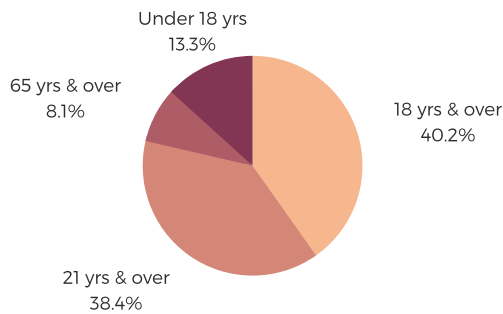

# DISTRICT EIGHTY SEVEN

LEXINGTON COUNTY

south carolina  
**STATE LIBRARY**

## POPULATION & HOUSEHOLDS

POPULATION: 48,577 TOTAL HOUSEHOLDS: 17,263

MALE: 50.8%

FEMALE: 49.2%

## EMPLOYMENT & INCOME

POPULATION 16 YEARS AND OLDER: 38,129

EMPLOYED: 60.1% | UNEMPLOYMENT RATE: 3.3%