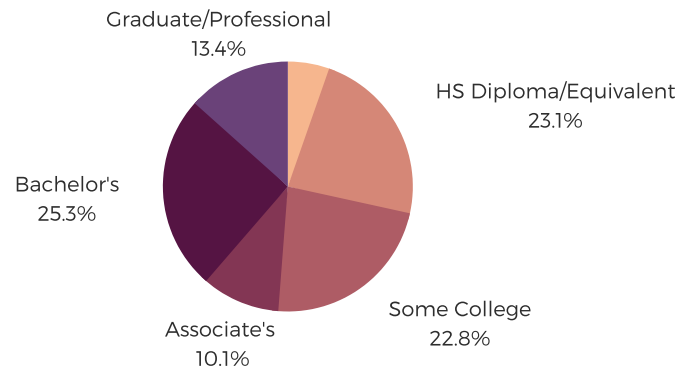

## POPULATION & HOUSEHOLDS

POPULATION: 48,577 TOTAL HOUSEHOLDS: 17,263

MALE: 50.8%

FEMALE: 49.2%

## EDUCATION & ATTAINMENT

**POPULATION 3 YRS AND OVER ENROLLED: 12,933**  
**NURSERY/PRESCHOOL: 943**  
**KINDERGARTEN: 680**  
**ELEMENTARY/MIDDLE: 5,666**  
**HIGH SCHOOL: 2,858**  
**COLLEGE/GRADUATE: 2,786**

## EMPLOYMENT & INCOME

POPULATION 16 YEARS AND OLDER: 38,129

EMPLOYED: 60.1% | UNEMPLOYMENT RATE: 3.3%