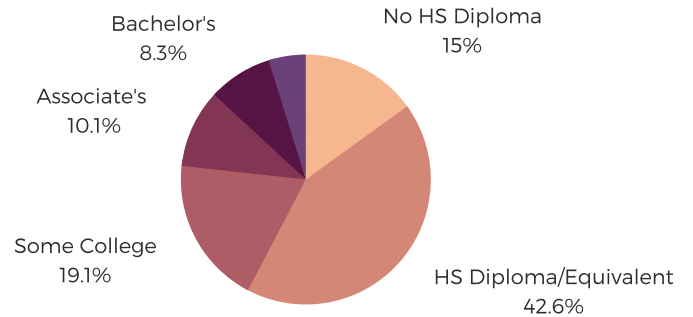

DISTRICT EIGHTY TWO

AIKEN, EDGEFIELD, &
SALUDA COUNTIES

POPULATION & HOUSEHOLDS

POPULATION: 36,911 TOTAL HOUSEHOLDS: 12,620

MALE: 52.6%
FEMALE: 47.4%

EDUCATION & ATTAINMENT

POPULATION 3 YRS AND
OVER ENROLLED: 8,283
NURSERY/PRESCHOOL: 307
KINDERGARTEN: 323
ELEMENTARY/MIDDLE: 3,575
HIGH SCHOOL: 2,414
COLLEGE/GRADUATE: 1,664

EMPLOYMENT & INCOME

POPULATION 16 YEARS AND OLDER: 30,426
EMPLOYED: 44.8% UNEMPLOYMENT RATE: 10.0%