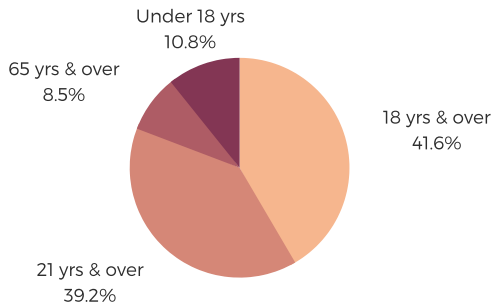

DISTRICT EIGHTY TWO

AIKEN, EDGEFIELD, &
SALUDA COUNTIES

POPULATION & HOUSEHOLDS

POPULATION: 36,911 TOTAL HOUSEHOLDS: 12,620

MALE: 52.6%
FEMALE: 47.4%

EDUCATION & ATTAINMENT

POPULATION 3 YRS AND
OVER ENROLLED: 8,283
NURSERY/PRESCHOOL: 307
KINDERGARTEN: 323
ELEMENTARY/MIDDLE: 3,575
HIGH SCHOOL: 2,414
COLLEGE/GRADUATE: 1,664

EMPLOYMENT & INCOME

POPULATION 16 YEARS AND OLDER: 30,426
EMPLOYED: 44.8% UNEMPLOYMENT RATE: 10.0%