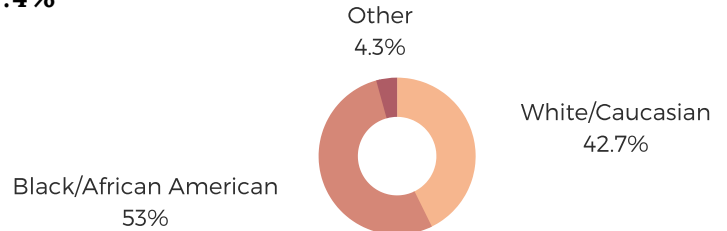

DISTRICT EIGHTY TWO

AIKEN, EDGEFIELD, &
SALUDA COUNTIES

POPULATION & HOUSEHOLDS

POPULATION: 36,911 TOTAL HOUSEHOLDS: 12,620

MALE: 52.6%
FEMALE: 47.4%

EDUCATION & ATTAINMENT

POPULATION 3 YRS AND
OVER ENROLLED: 8,283
NURSERY/PRESCHOOL: 307
KINDERGARTEN: 323
ELEMENTARY/MIDDLE: 3,575
HIGH SCHOOL: 2,414
COLLEGE/GRADUATE: 1,664

EMPLOYMENT & INCOME

POPULATION 16 YEARS AND OLDER: 30,426
EMPLOYED: 44.8% UNEMPLOYMENT RATE: 10.0%