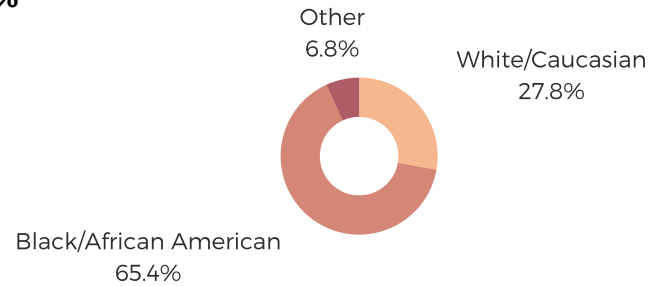

DISTRICT SEVENTY THREE

RICHLAND COUNTY

south carolina
STATE LIBRARY

POPULATION & HOUSEHOLDS

POPULATION: 34,680 TOTAL HOUSEHOLDS: 13,012

MALE: 51.5%
FEMALE: 48.5%

EDUCATION & ATTAINMENT

POPULATION 3 YRS AND OVER ENROLLED: 7,513
NURSERY/PRESCHOOL: 221
KINDERGARTEN: 363
ELEMENTARY/MIDDLE: 2,891
HIGH SCHOOL: 1,646
COLLEGE/GRADUATE: 2,392

EMPLOYMENT & INCOME

POPULATION 16 YEARS AND OLDER: 28,964
EMPLOYED: 50.5% UNEMPLOYMENT RATE: 11.3%