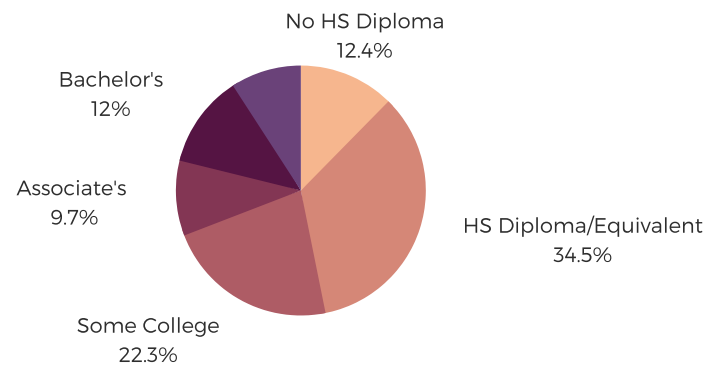

DISTRICT SEVENTY THREE

RICHLAND COUNTY

south carolina
STATE LIBRARY

POPULATION & HOUSEHOLDS

POPULATION: 34,680 TOTAL HOUSEHOLDS: 13,012

MALE: 51.5%
FEMALE: 48.5%

EDUCATION & ATTAINMENT

POPULATION 3 YRS AND OVER ENROLLED: 7,513
NURSERY/PRESCHOOL: 221
KINDERGARTEN: 363
ELEMENTARY/MIDDLE: 2,891
HIGH SCHOOL: 1,646
COLLEGE/GRADUATE: 2,392

EMPLOYMENT & INCOME

POPULATION 16 YEARS AND OLDER: 28,964
EMPLOYED: 50.5% UNEMPLOYMENT RATE: 11.3%