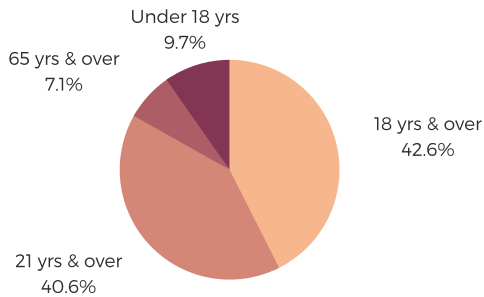

DISTRICT SEVENTY THREE

RICHLAND COUNTY

south carolina
STATE LIBRARY

POPULATION & HOUSEHOLDS

POPULATION: 34,680 TOTAL HOUSEHOLDS: 13,012

MALE: 51.5%
FEMALE: 48.5%

EDUCATION & ATTAINMENT

POPULATION 3 YRS AND OVER ENROLLED: 7,513
NURSERY/PRESCHOOL: 221
KINDERGARTEN: 363
ELEMENTARY/MIDDLE: 2,891
HIGH SCHOOL: 1,646
COLLEGE/GRADUATE: 2,392

EMPLOYMENT & INCOME

POPULATION 16 YEARS AND OLDER: 28,964
EMPLOYED: 50.5% UNEMPLOYMENT RATE: 11.3%