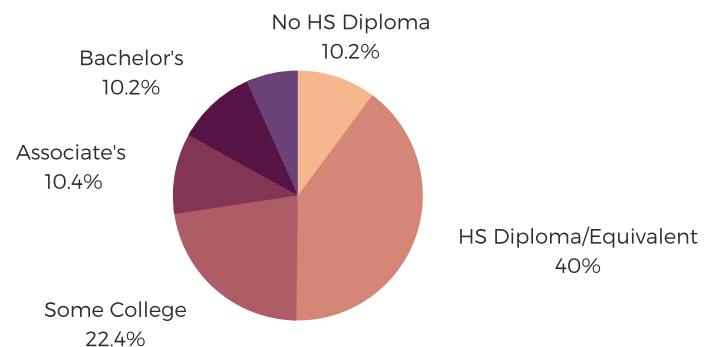

## POPULATION & HOUSEHOLDS

POPULATION: 34,352 TOTAL HOUSEHOLDS: 13,481

MALE: 47.1%  
FEMALE: 52.9%

## EDUCATION & ATTAINMENT

POPULATION 3 YRS AND  
OVER ENROLLED: 7,717  
NURSERY/PRESCHOOL: 336  
KINDERGARTEN: 468  
ELEMENTARY/MIDDLE: 3,400  
HIGH SCHOOL: 1,463  
COLLEGE/GRADUATE: 2,050

## EMPLOYMENT & INCOME

POPULATION 16 YEARS AND OLDER: 28,072  
EMPLOYED: 48.3% | UNEMPLOYMENT RATE: 9.5%