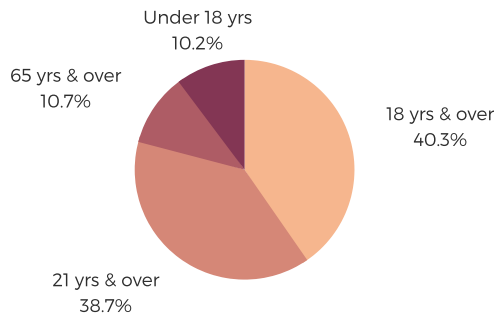

# DISTRICT SIXTY SIX

ORANGEBURG COUNTY

south carolina  
**STATE LIBRARY**

## POPULATION & HOUSEHOLDS

POPULATION: 34,352 TOTAL HOUSEHOLDS: 13,481

MALE: 47.1%  
FEMALE: 52.9%

## EMPLOYMENT & INCOME

POPULATION 16 YEARS AND OLDER: 28,072  
EMPLOYED: 48.3% | UNEMPLOYMENT RATE: 9.5%