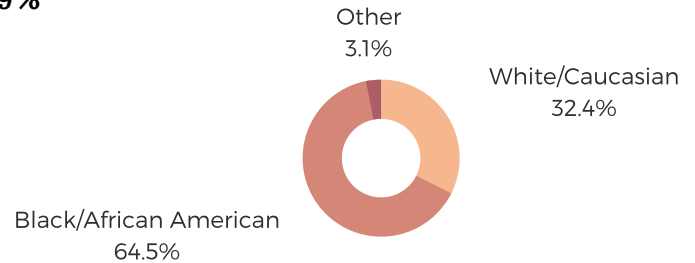

# DISTRICT SIXTY SIX

ORANGEBURG COUNTY

south carolina  
**STATE LIBRARY**

## POPULATION & HOUSEHOLDS

POPULATION: 34,352 TOTAL HOUSEHOLDS: 13,481

MALE: 47.1%  
FEMALE: 52.9%

## EMPLOYMENT & INCOME

POPULATION 16 YEARS AND OLDER: 28,072  
EMPLOYED: 48.3% | UNEMPLOYMENT RATE: 9.5%