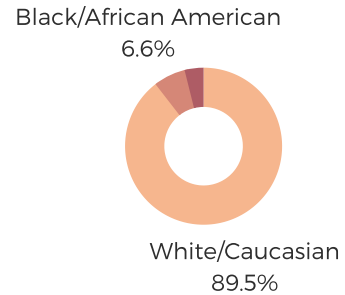

DISTRICT TWO

PICKENS COUNTY

POPULATION & HOUSEHOLDS

POPULATION: 99,837 | TOTAL HOUSEHOLDS: 40,248

MALE: 49.4%
FEMALE: 50.6%

EDUCATION & ATTAINMENT

POPULATION 3 YRS AND OVER ENROLLED: 23,750

NURSERY/PRESCHOOL: 898
KINDERGARTEN: 1,470
ELEMENTARY/MIDDLE: 9,408
HIGH SCHOOL: 4,916
COLLEGE/GRADUATE: 7,058

EMPLOYMENT & INCOME

POPULATION 16 YEARS AND OLDER: 81,389

EMPLOYED: 56.4% | UNEMPLOYMENT RATE: 5.3%