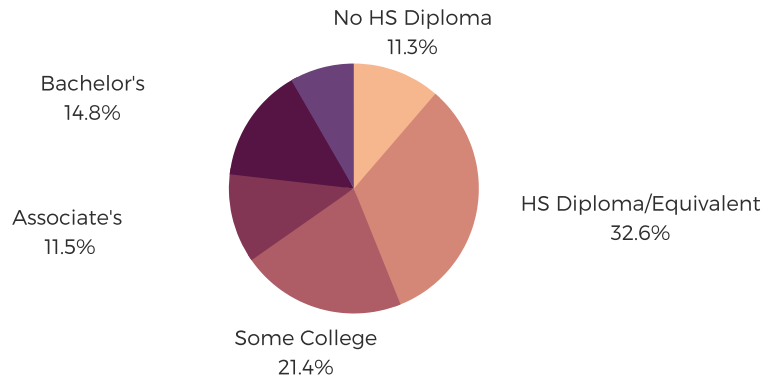

DISTRICT TWO

PICKENS COUNTY

POPULATION & HOUSEHOLDS

POPULATION: 99,837 | TOTAL HOUSEHOLDS: 40,248

MALE: 49.4%
FEMALE: 50.6%

EDUCATION & ATTAINMENT

POPULATION 3 YRS AND OVER ENROLLED: 23,750

NURSERY/PRESCHOOL: 898
KINDERGARTEN: 1,470
ELEMENTARY/MIDDLE: 9,408
HIGH SCHOOL: 4,916
COLLEGE/GRADUATE: 7,058

EMPLOYMENT & INCOME

POPULATION 16 YEARS AND OLDER: 81,389

EMPLOYED: 56.4% | UNEMPLOYMENT RATE: 5.3%