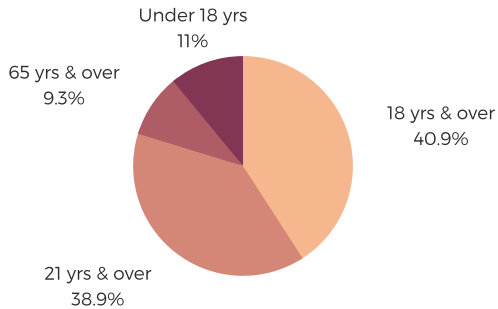

DISTRICT TWO

PICKENS COUNTY

POPULATION & HOUSEHOLDS

POPULATION: 99,837 | TOTAL HOUSEHOLDS: 40,248

MALE: 49.4%
FEMALE: 50.6%

EDUCATION & ATTAINMENT

POPULATION 3 YRS AND OVER ENROLLED: 23,750

NURSERY/PRESCHOOL: 898
KINDERGARTEN: 1,470
ELEMENTARY/MIDDLE: 9,408
HIGH SCHOOL: 4,916
COLLEGE/GRADUATE: 7,058

EMPLOYMENT & INCOME

POPULATION 16 YEARS AND OLDER: 81,389

EMPLOYED: 56.4% | UNEMPLOYMENT RATE: 5.3%