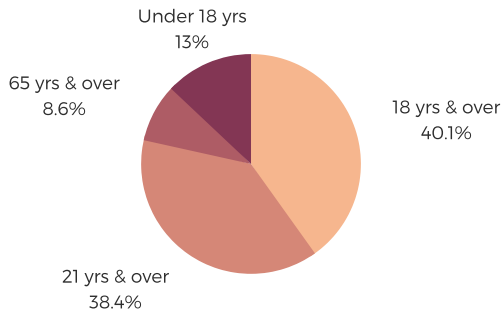

DISTRICT SEVEN

ABBEVILLE & ANDERSON
COUNTIES

POPULATION & HOUSEHOLDS

POPULATION: 37,015 TOTAL HOUSEHOLDS: 14,065

MALE: 47.4%
FEMALE: 52.6%

EDUCATION & ATTAINMENT

POPULATION 3 YRS AND
OVER ENROLLED: 8,322
NURSERY/PRESCHOOL: 418
KINDERGARTEN: 644
ELEMENTARY/MIDDLE: 3,845
HIGH SCHOOL: 2,004
COLLEGE/GRADUATE: 1,381

EMPLOYMENT & INCOME

POPULATION 16 YEARS AND OLDER: 29,043
EMPLOYED: 50.7% | UNEMPLOYMENT RATE: 9.9%