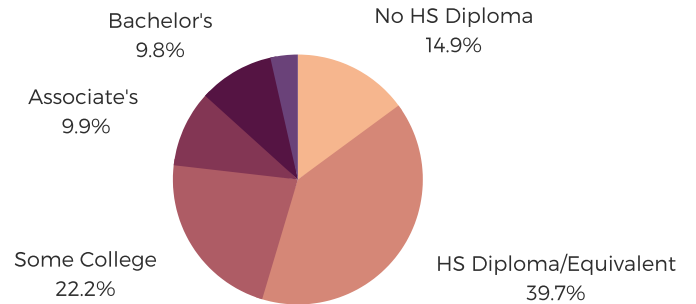

DISTRICT SEVEN

ABBEVILLE & ANDERSON
COUNTIES

POPULATION & HOUSEHOLDS

POPULATION: 37,015 TOTAL HOUSEHOLDS: 14,065

MALE: 47.4%
FEMALE: 52.6%

EDUCATION & ATTAINMENT

POPULATION 3 YRS AND
OVER ENROLLED: 8,322
NURSERY/PRESCHOOL: 418
KINDERGARTEN: 644
ELEMENTARY/MIDDLE: 3,845
HIGH SCHOOL: 2,004
COLLEGE/GRADUATE: 1,381

EMPLOYMENT & INCOME

POPULATION 16 YEARS AND OLDER: 29,043
EMPLOYED: 50.7% | UNEMPLOYMENT RATE: 9.9%