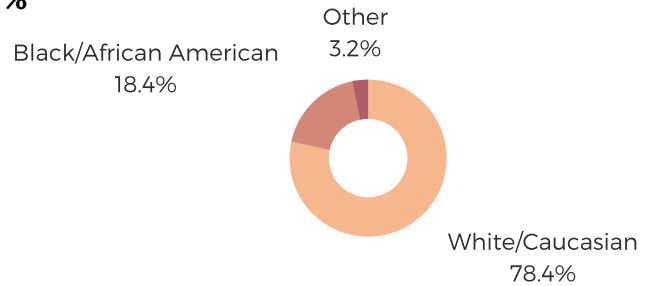

DISTRICT SEVEN

ABBEVILLE & ANDERSON
COUNTIES

POPULATION & HOUSEHOLDS

POPULATION: 37,015 TOTAL HOUSEHOLDS: 14,065

MALE: 47.4%
FEMALE: 52.6%

EDUCATION & ATTAINMENT

POPULATION 3 YRS AND
OVER ENROLLED: 8,322
NURSERY/PRESCHOOL: 418
KINDERGARTEN: 644
ELEMENTARY/MIDDLE: 3,845
HIGH SCHOOL: 2,004
COLLEGE/GRADUATE: 1,381

EMPLOYMENT & INCOME

POPULATION 16 YEARS AND OLDER: 29,043
EMPLOYED: 50.7% | UNEMPLOYMENT RATE: 9.9%