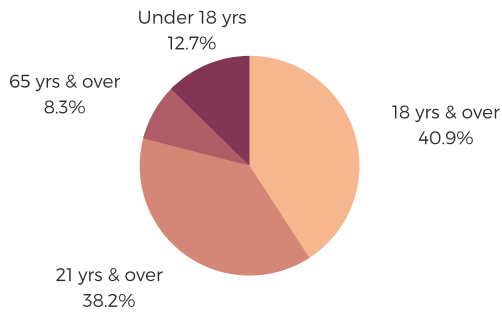

DISTRICT SIXTY ONE

FLORENCE & MARION
COUNTIES

POPULATION & HOUSEHOLDS

POPULATION: 35,306 TOTAL HOUSEHOLDS: 12,516

MALE: 46.2%
FEMALE: 53.8%

EDUCATION & ATTAINMENT

POPULATION 3 YRS AND
OVER ENROLLED: 9,641
NURSERY/PRESCHOOL: 236
KINDERGARTEN: 867
ELEMENTARY/MIDDLE: 3,877
HIGH SCHOOL: 1,651
COLLEGE/GRADUATE: 3,010

EMPLOYMENT & INCOME

POPULATION 16 YEARS AND OLDER: 27,744
EMPLOYED: 51.3% | UNEMPLOYMENT RATE: 7.5%