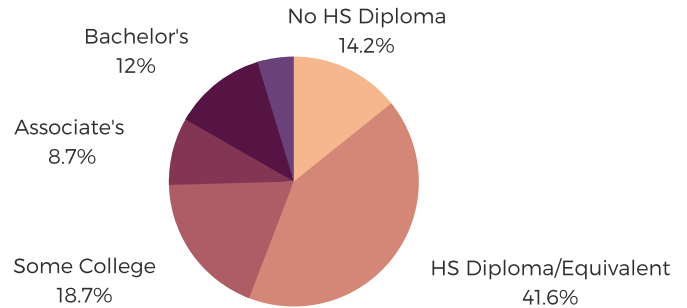

DISTRICT SIXTY ONE

FLORENCE & MARION
COUNTIES

POPULATION & HOUSEHOLDS

POPULATION: 35,306 TOTAL HOUSEHOLDS: 12,516

MALE: 46.2%
FEMALE: 53.8%

EDUCATION & ATTAINMENT

POPULATION 3 YRS AND
OVER ENROLLED: 9,641
NURSERY/PRESCHOOL: 236
KINDERGARTEN: 867
ELEMENTARY/MIDDLE: 3,877
HIGH SCHOOL: 1,651
COLLEGE/GRADUATE: 3,010

EMPLOYMENT & INCOME

POPULATION 16 YEARS AND OLDER: 27,744
EMPLOYED: 51.3% | UNEMPLOYMENT RATE: 7.5%