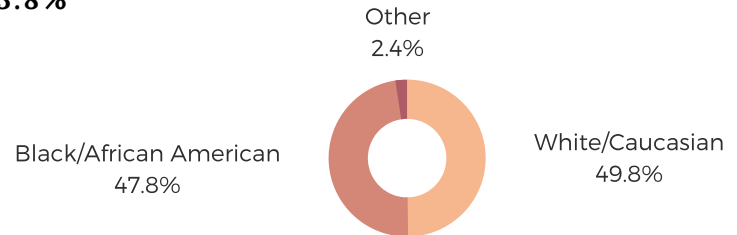

DISTRICT SIXTY ONE

FLORENCE & MARION
COUNTIES

POPULATION & HOUSEHOLDS

POPULATION: 35,306 TOTAL HOUSEHOLDS: 12,516

MALE: 46.2%
FEMALE: 53.8%

EDUCATION & ATTAINMENT

POPULATION 3 YRS AND
OVER ENROLLED: 9,641
NURSERY/PRESCHOOL: 236
KINDERGARTEN: 867
ELEMENTARY/MIDDLE: 3,877
HIGH SCHOOL: 1,651
COLLEGE/GRADUATE: 3,010

EMPLOYMENT & INCOME

POPULATION 16 YEARS AND OLDER: 27,744
EMPLOYED: 51.3% | UNEMPLOYMENT RATE: 7.5%