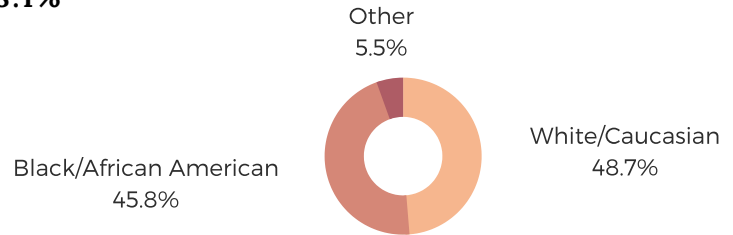

DISTRICT FIFTY FOUR

CHESTERFIELD, DARLINGTON,
& MARLBORO COUNTIES

POPULATION & HOUSEHOLDS

POPULATION: 32,680 TOTAL HOUSEHOLDS: 12,258

MALE: 51.9%
FEMALE: 48.1%

EDUCATION & ATTAINMENT

POPULATION 3 YRS AND OVER ENROLLED: 6,537
NURSERY/PRESCHOOL: 431
KINDERGARTEN: 325
ELEMENTARY/MIDDLE: 2,915
HIGH SCHOOL: 1,706
COLLEGE/GRADUATE: 1,160

EMPLOYMENT & INCOME

POPULATION 16 YEARS AND OLDER: 27,123
EMPLOYED: 43.9% UNEMPLOYMENT RATE: 10.7%