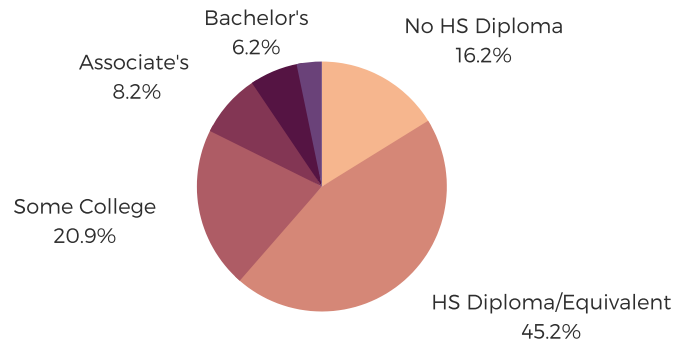

DISTRICT FIFTY FOUR

CHESTERFIELD, DARLINGTON,
& MARLBORO COUNTIES

POPULATION & HOUSEHOLDS

POPULATION: 32,680 TOTAL HOUSEHOLDS: 12,258

MALE: 51.9%
FEMALE: 48.1%

EDUCATION & ATTAINMENT

POPULATION 3 YRS AND OVER ENROLLED: 6,537
NURSERY/PRESCHOOL: 431
KINDERGARTEN: 325
ELEMENTARY/MIDDLE: 2,915
HIGH SCHOOL: 1,706
COLLEGE/GRADUATE: 1,160

EMPLOYMENT & INCOME

POPULATION 16 YEARS AND OLDER: 27,123
EMPLOYED: 43.9% UNEMPLOYMENT RATE: 10.7%