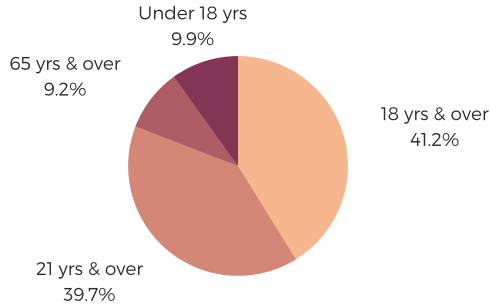

DISTRICT FIFTY FOUR

CHESTERFIELD, DARLINGTON,
& MARLBORO COUNTIES

POPULATION & HOUSEHOLDS

POPULATION: 32,680 TOTAL HOUSEHOLDS: 12,258

MALE: 51.9%
FEMALE: 48.1%

EDUCATION & ATTAINMENT

POPULATION 3 YRS AND OVER ENROLLED: 6,537
NURSERY/PRESCHOOL: 431
KINDERGARTEN: 325
ELEMENTARY/MIDDLE: 2,915
HIGH SCHOOL: 1,706
COLLEGE/GRADUATE: 1,160

EMPLOYMENT & INCOME

POPULATION 16 YEARS AND OLDER: 27,123
EMPLOYED: 43.9% UNEMPLOYMENT RATE: 10.7%