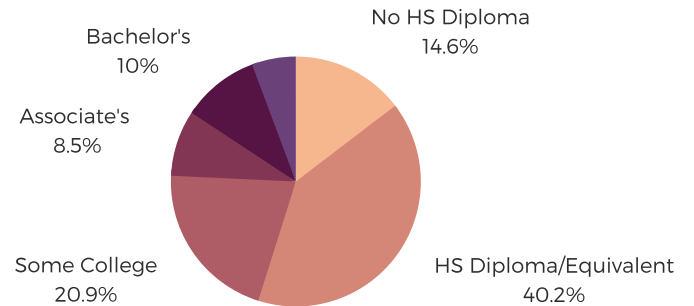

DISTRICT FIFTY

KERSHAW, LEE, & SUMTER
COUNTIES

POPULATION & HOUSEHOLDS

POPULATION: 34,471 TOTAL HOUSEHOLDS: 12,897

MALE: 52.0%
FEMALE: 48.0%

EDUCATION & ATTAINMENT

POPULATION 3 YRS AND
OVER ENROLLED: 7,202
NURSERY/PRESCHOOL: 242
KINDERGARTEN: 395
ELEMENTARY/MIDDLE: 3,130
HIGH SCHOOL: 1,717
COLLEGE/GRADUATE: 1,718

EMPLOYMENT & INCOME

POPULATION 16 YEARS AND OLDER: 28,593
EMPLOYED: 45.5% | UNEMPLOYMENT RATE: 7.0%