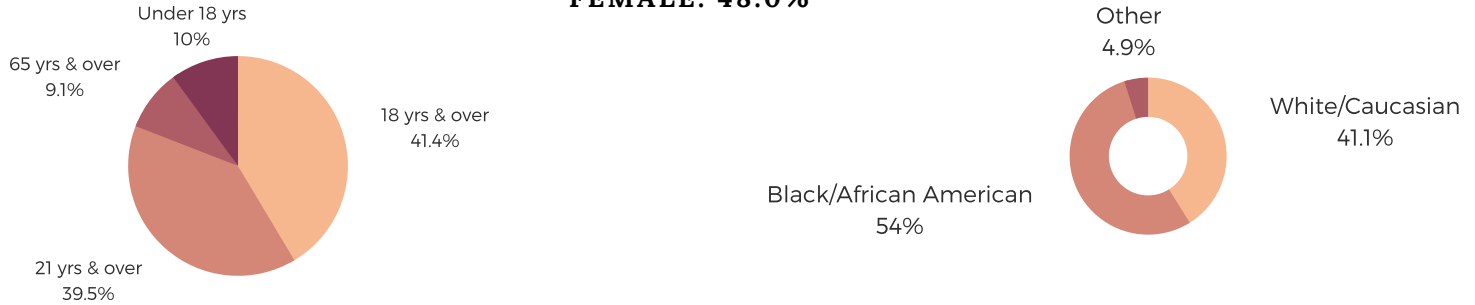

DISTRICT FIFTY

KERSHAW, LEE, & SUMTER
COUNTIES

POPULATION & HOUSEHOLDS

POPULATION: 34,471 TOTAL HOUSEHOLDS: 12,897

MALE: 52.0%
FEMALE: 48.0%

EDUCATION & ATTAINMENT

POPULATION 3 YRS AND
OVER ENROLLED: 7,202
NURSERY/PRESCHOOL: 242
KINDERGARTEN: 395
ELEMENTARY/MIDDLE: 3,130
HIGH SCHOOL: 1,717
COLLEGE/GRADUATE: 1,718

EMPLOYMENT & INCOME

POPULATION 16 YEARS AND OLDER: 28,593
EMPLOYED: 45.5% | UNEMPLOYMENT RATE: 7.0%