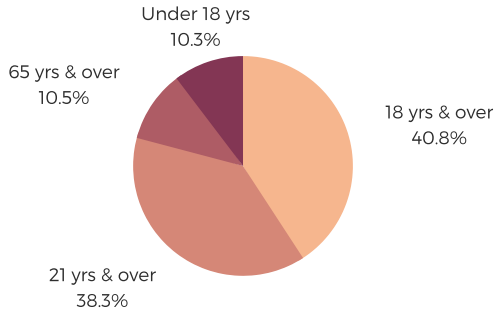

DISTRICT FORTY TWO

LAURENS & UNION
COUNTIES

POPULATION & HOUSEHOLDS

POPULATION: 35,936 TOTAL HOUSEHOLDS: 14,277

MALE: 47.5%
FEMALE: 52.5%

EDUCATION & ATTAINMENT

POPULATION 3 YRS AND
OVER ENROLLED: 8,193
NURSERY/PRESCHOOL: 523
KINDERGARTEN: 550
ELEMENTARY/MIDDLE: 2,961
HIGH SCHOOL: 1,751
COLLEGE/GRADUATE: 2,408

EMPLOYMENT & INCOME

POPULATION 16 YEARS AND OLDER: 29,559
EMPLOYED: 50.5% | UNEMPLOYMENT RATE: 6.9%