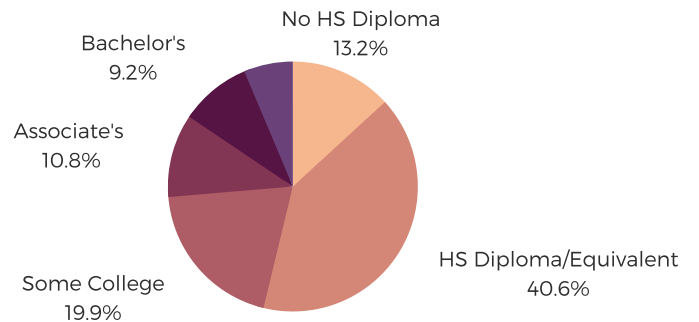

DISTRICT FORTY TWO

LAURENS & UNION
COUNTIES

POPULATION & HOUSEHOLDS

POPULATION: 35,936 TOTAL HOUSEHOLDS: 14,277

MALE: 47.5%
FEMALE: 52.5%

EDUCATION & ATTAINMENT

POPULATION 3 YRS AND
OVER ENROLLED: 8,193
NURSERY/PRESCHOOL: 523
KINDERGARTEN: 550
ELEMENTARY/MIDDLE: 2,961
HIGH SCHOOL: 1,751
COLLEGE/GRADUATE: 2,408

EMPLOYMENT & INCOME

POPULATION 16 YEARS AND OLDER: 29,559
EMPLOYED: 50.5% | UNEMPLOYMENT RATE: 6.9%