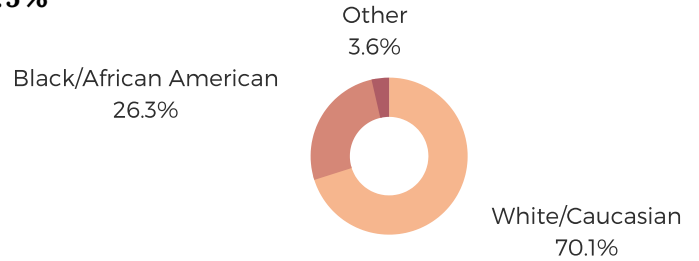

DISTRICT FORTY TWO

LAURENS & UNION
COUNTIES

POPULATION & HOUSEHOLDS

POPULATION: 35,936 TOTAL HOUSEHOLDS: 14,277

MALE: 47.5%
FEMALE: 52.5%

EDUCATION & ATTAINMENT

POPULATION 3 YRS AND
OVER ENROLLED: 8,193
NURSERY/PRESCHOOL: 523
KINDERGARTEN: 550
ELEMENTARY/MIDDLE: 2,961
HIGH SCHOOL: 1,751
COLLEGE/GRADUATE: 2,408

EMPLOYMENT & INCOME

POPULATION 16 YEARS AND OLDER: 29,559
EMPLOYED: 50.5% | UNEMPLOYMENT RATE: 6.9%