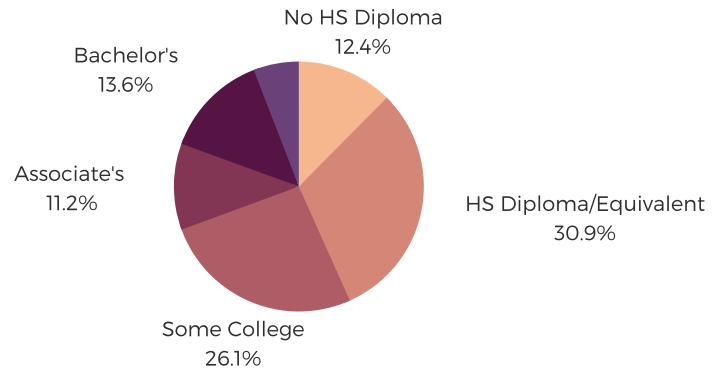

## POPULATION & HOUSEHOLDS

POPULATION: 39,188 TOTAL HOUSEHOLDS: 14,840

MALE: 48.1%  
FEMALE: 51.9%

## EDUCATION & ATTAINMENT

POPULATION 3 YRS AND  
OVER ENROLLED: 8,905  
NURSERY/PRESCHOOL: 443  
KINDERGARTEN: 509  
ELEMENTARY/MIDDLE: 4,319  
HIGH SCHOOL: 1,850  
COLLEGE/GRADUATE: 1,784

## EMPLOYMENT & INCOME

POPULATION 16 YEARS AND OLDER: 30,840  
EMPLOYED: 59.8% | UNEMPLOYMENT RATE: 6.2%