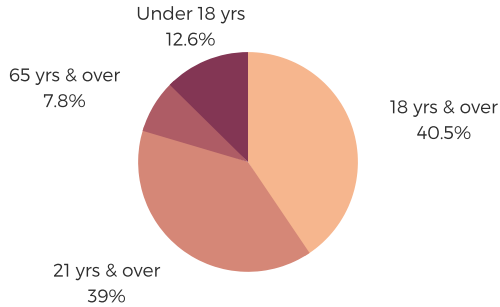

## POPULATION & HOUSEHOLDS

POPULATION: 39,188 TOTAL HOUSEHOLDS: 14,840

MALE: 48.1%  
FEMALE: 51.9%

## EMPLOYMENT & INCOME

POPULATION 16 YEARS AND OLDER: 30,840  
EMPLOYED: 59.8% | UNEMPLOYMENT RATE: 6.2%