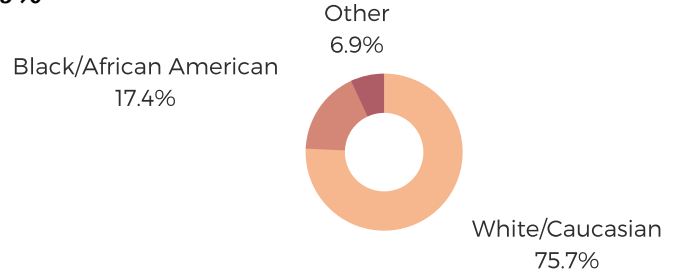

# DISTRICT THIRTY SIX

GREENVILLE &  
SPARTANBURG COUNTIES

## POPULATION & HOUSEHOLDS

POPULATION: 39,188 TOTAL HOUSEHOLDS: 14,840

MALE: 48.1%  
FEMALE: 51.9%

## EMPLOYMENT & INCOME

POPULATION 16 YEARS AND OLDER: 30,840  
EMPLOYED: 59.8% | UNEMPLOYMENT RATE: 6.2%