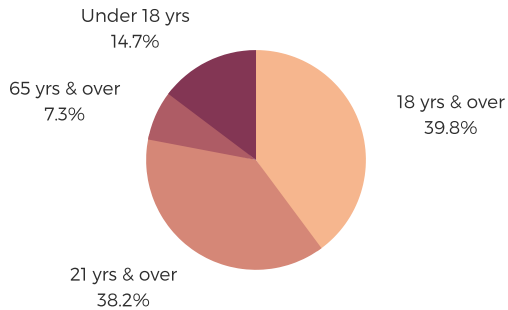

DISTRICT THIRTY FIVE

GREENVILLE &
SPARTANBURG COUNTIES

south carolina
STATE LIBRARY

POPULATION & HOUSEHOLDS

POPULATION: 51,246 TOTAL HOUSEHOLDS: 17,874

MALE: 48.3%

FEMALE: 51.7%

EDUCATION & ATTAINMENT

**POPULATION 3 YRS AND
OVER ENROLLED: 13,363**
NURSERY/PRESCHOOL: 989
KINDERGARTEN: 864
ELEMENTARY/MIDDLE: 6,089
HIGH SCHOOL: 3,472
COLLEGE/GRADUATE: 1,949

EMPLOYMENT & INCOME

POPULATION 16 YEARS AND OLDER: 39,013