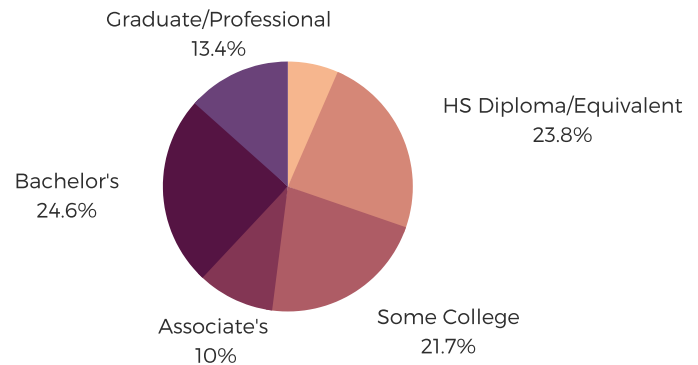

DISTRICT THIRTY FIVE

GREENVILLE &
SPARTANBURG COUNTIES

south carolina
STATE LIBRARY

POPULATION & HOUSEHOLDS

POPULATION: 51,246 TOTAL HOUSEHOLDS: 17,874

MALE: 48.3%

FEMALE: 51.7%

EDUCATION & ATTAINMENT

**POPULATION 3 YRS AND
OVER ENROLLED: 13,363**
NURSERY/PRESCHOOL: 989
KINDERGARTEN: 864
ELEMENTARY/MIDDLE: 6,089
HIGH SCHOOL: 3,472
COLLEGE/GRADUATE: 1,949

EMPLOYMENT & INCOME

POPULATION 16 YEARS AND OLDER: 39,013