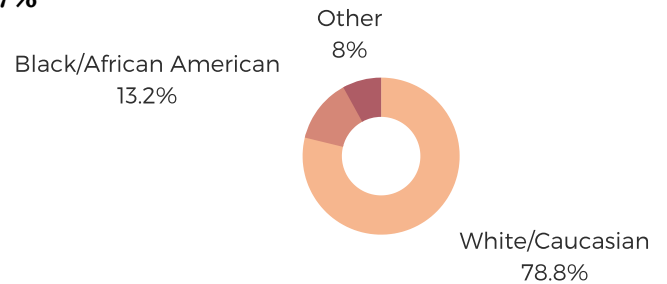

DISTRICT THIRTY FIVE

GREENVILLE &
SPARTANBURG COUNTIES

south carolina
STATE LIBRARY

POPULATION & HOUSEHOLDS

POPULATION: 51,246 TOTAL HOUSEHOLDS: 17,874

MALE: 48.3%

FEMALE: 51.7%

EDUCATION & ATTAINMENT

**POPULATION 3 YRS AND
OVER ENROLLED: 13,363**
NURSERY/PRESCHOOL: 989
KINDERGARTEN: 864
ELEMENTARY/MIDDLE: 6,089
HIGH SCHOOL: 3,472
COLLEGE/GRADUATE: 1,949

EMPLOYMENT & INCOME

POPULATION 16 YEARS AND OLDER: 39,013