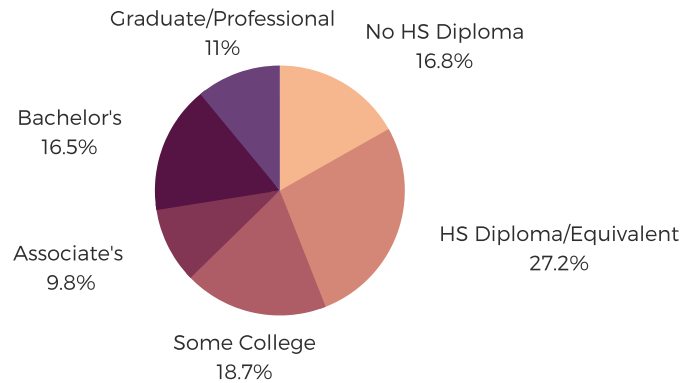

DISTRICT THIRTY FOUR

SPARTANBURG COUNTY

south carolina
STATE LIBRARY

POPULATION & HOUSEHOLDS

POPULATION: 36,153 TOTAL HOUSEHOLDS: 14,152

MALE: 47.3%
FEMALE: 52.7%

EDUCATION & ATTAINMENT

POPULATION 3 YRS AND OVER ENROLLED: 9,283
NURSERY/PRESCHOOL: 666
KINDERGARTEN: 421
ELEMENTARY/MIDDLE: 3,360
HIGH SCHOOL: 2,205
COLLEGE/GRADUATE: 2,631

EMPLOYMENT & INCOME

POPULATION 16 YEARS AND OLDER: 28,645
EMPLOYED: 61.9% | UNEMPLOYMENT RATE: 6.5%