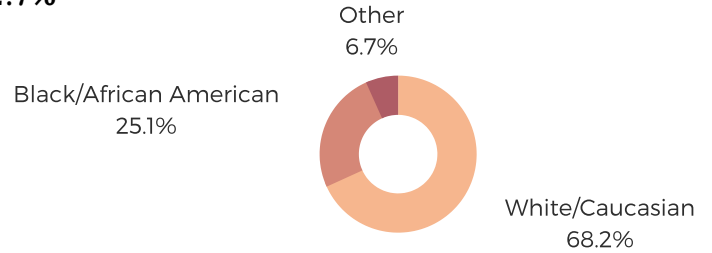

DISTRICT THIRTY FOUR

SPARTANBURG COUNTY

south carolina
STATE LIBRARY

POPULATION & HOUSEHOLDS

POPULATION: 36,153 TOTAL HOUSEHOLDS: 14,152

MALE: 47.3%
FEMALE: 52.7%

EDUCATION & ATTAINMENT

POPULATION 3 YRS AND OVER ENROLLED: 9,283
NURSERY/PRESCHOOL: 666
KINDERGARTEN: 421
ELEMENTARY/MIDDLE: 3,360
HIGH SCHOOL: 2,205
COLLEGE/GRADUATE: 2,631

EMPLOYMENT & INCOME

POPULATION 16 YEARS AND OLDER: 28,645
EMPLOYED: 61.9% | UNEMPLOYMENT RATE: 6.5%