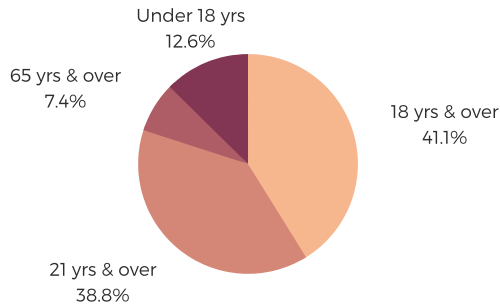

DISTRICT THIRTY FOUR

SPARTANBURG COUNTY

south carolina
STATE LIBRARY

POPULATION & HOUSEHOLDS

POPULATION: 36,153 TOTAL HOUSEHOLDS: 14,152

MALE: 47.3%
FEMALE: 52.7%

EDUCATION & ATTAINMENT

POPULATION 3 YRS AND OVER ENROLLED: 9,283
NURSERY/PRESCHOOL: 666
KINDERGARTEN: 421
ELEMENTARY/MIDDLE: 3,360
HIGH SCHOOL: 2,205
COLLEGE/GRADUATE: 2,631

EMPLOYMENT & INCOME

POPULATION 16 YEARS AND OLDER: 28,645
EMPLOYED: 61.9% | UNEMPLOYMENT RATE: 6.5%