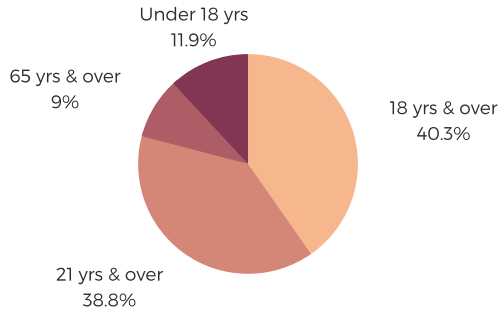

# DISTRICT TWENTY

GREENVILLE COUNTY

south carolina  
**STATE LIBRARY**

## POPULATION & HOUSEHOLDS

POPULATION: 38,775 TOTAL HOUSEHOLDS: 14,721

**MALE: 49.1%**

**FEMALE: 50.9%**

## EMPLOYMENT & INCOME

POPULATION 16 YEARS AND OLDER: 31,014

EMPLOYED: 61.4% | UNEMPLOYMENT RATE: 3.9%