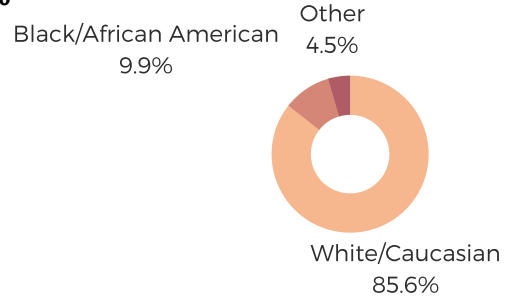

# DISTRICT TWENTY

GREENVILLE COUNTY

south carolina  
**STATE LIBRARY**

## POPULATION & HOUSEHOLDS

POPULATION: 38,775 TOTAL HOUSEHOLDS: 14,721

**MALE: 49.1%**

**FEMALE: 50.9%**

## EMPLOYMENT & INCOME

POPULATION 16 YEARS AND OLDER: 31,014

EMPLOYED: 61.4% | UNEMPLOYMENT RATE: 3.9%