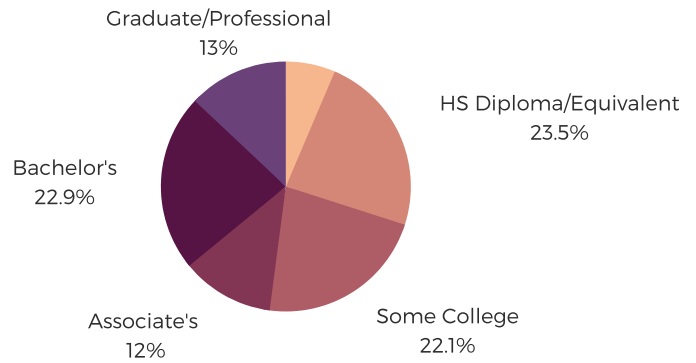

# DISTRICT TWENTY

GREENVILLE COUNTY

south carolina  
**STATE LIBRARY**

## POPULATION & HOUSEHOLDS

POPULATION: 38,775 TOTAL HOUSEHOLDS: 14,721

**MALE: 49.1%**

**FEMALE: 50.9%**

## EDUCATION & ATTAINMENT

**POPULATION 3 YRS AND OVER ENROLLED: 8,619**  
**NURSERY/PRESCHOOL: 323**  
**KINDERGARTEN: 544**  
**ELEMENTARY/MIDDLE: 4,197**  
**HIGH SCHOOL: 1,982**  
**COLLEGE/GRADUATE: 1,573**

## EMPLOYMENT & INCOME

POPULATION 16 YEARS AND OLDER: 31,014

EMPLOYED: 61.4% | UNEMPLOYMENT RATE: 3.9%