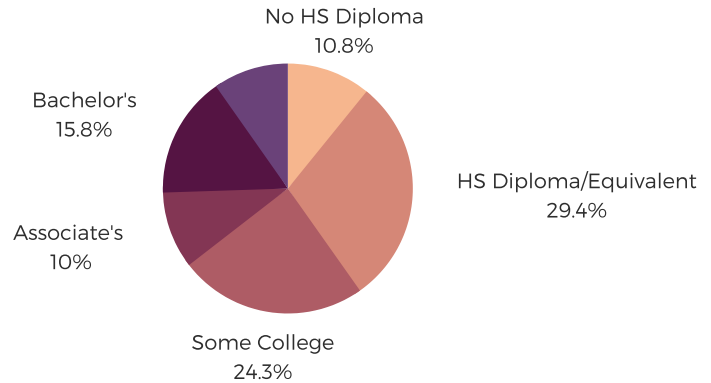

DISTRICT SEVENTEEN

GREENVILLE COUNTY

south carolina
STATE LIBRARY

POPULATION & HOUSEHOLDS

POPULATION: 40,493 TOTAL HOUSEHOLDS: 14,544

MALE: 49.2%
FEMALE: 50.8%

EDUCATION & ATTAINMENT

POPULATION 3 YRS AND OVER ENROLLED: 10,543
NURSERY/PRESCHOOL: 331
KINDERGARTEN: 522
ELEMENTARY/MIDDLE: 3,912
HIGH SCHOOL: 2,054
COLLEGE/GRADUATE: 3,724

EMPLOYMENT & INCOME

POPULATION 16 YEARS AND OLDER: 32,954
EMPLOYED: 54.7% | UNEMPLOYMENT RATE: 5.0%