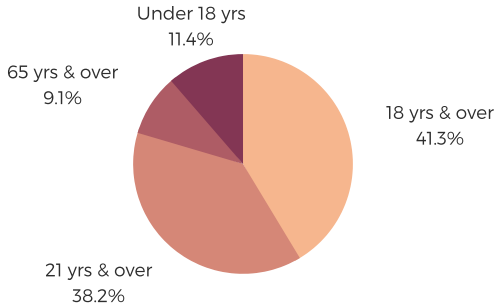

DISTRICT SEVENTEEN

GREENVILLE COUNTY

south carolina
STATE LIBRARY

POPULATION & HOUSEHOLDS

POPULATION: 40,493 TOTAL HOUSEHOLDS: 14,544

MALE: 49.2%
FEMALE: 50.8%

EDUCATION & ATTAINMENT

POPULATION 3 YRS AND OVER ENROLLED: 10,543
NURSERY/PRESCHOOL: 331
KINDERGARTEN: 522
ELEMENTARY/MIDDLE: 3,912
HIGH SCHOOL: 2,054
COLLEGE/GRADUATE: 3,724

EMPLOYMENT & INCOME

POPULATION 16 YEARS AND OLDER: 32,954
EMPLOYED: 54.7% | UNEMPLOYMENT RATE: 5.0%