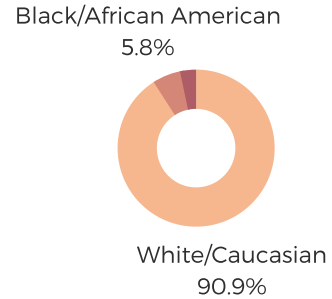

DISTRICT SEVENTEEN

GREENVILLE COUNTY

south carolina
STATE LIBRARY

POPULATION & HOUSEHOLDS

POPULATION: 40,493 TOTAL HOUSEHOLDS: 14,544

MALE: 49.2%
FEMALE: 50.8%

EDUCATION & ATTAINMENT

POPULATION 3 YRS AND OVER ENROLLED: 10,543
NURSERY/PRESCHOOL: 331
KINDERGARTEN: 522
ELEMENTARY/MIDDLE: 3,912
HIGH SCHOOL: 2,054
COLLEGE/GRADUATE: 3,724

EMPLOYMENT & INCOME

POPULATION 16 YEARS AND OLDER: 32,954
EMPLOYED: 54.7% | UNEMPLOYMENT RATE: 5.0%